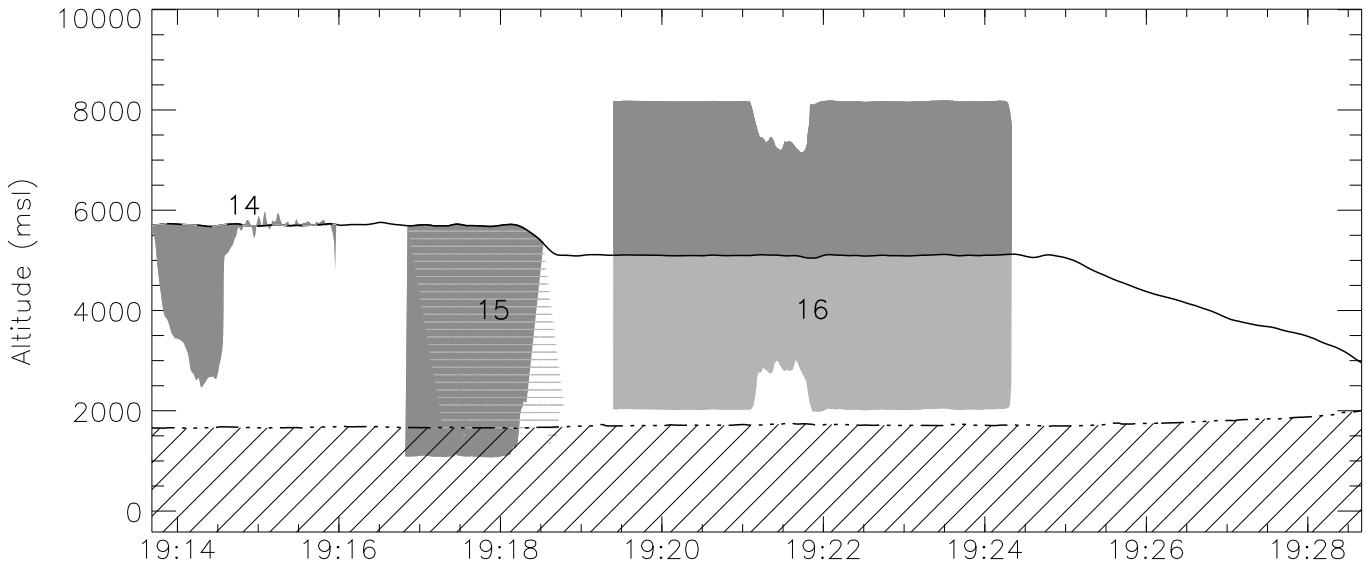

AC TRACK and WCR SCANNING ZONES: 20030808 18:43:41-18:58:40

	UTC			
13	W2003-08-08-18-46-20	18:46:06.66	19:11:20.65	UD 3075
14	W2003-08-08-19-12-34	19:12:20.58	19:15:58.38	SS 4605

	UTC			
14	W2003-08-08-19-12-34	19:12:20.58	19:15:58.38	SS 4605
15	W2003-08-08-19-17-04	19:16:51.22	19:18:32.36	DD 4605
16	W2003-08-08-19-19-38	19:19:24.82	19:24:20.43	UD 3075