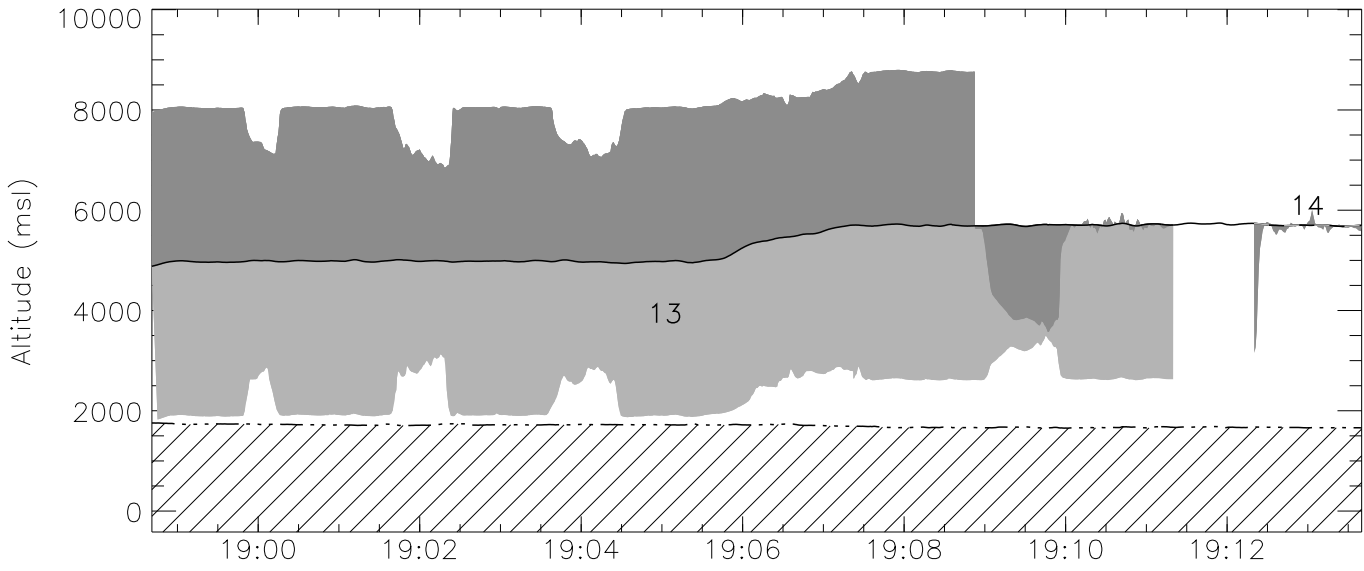

AC TRACK and WCR SCANNING ZONES: 20030808 18:43:41-18:58:40

	UTC			
13	W2003-08-08-18-46-20	18:46:06.66	19:11:20.65	UD 3075
14	W2003-08-08-19-12-34	19:12:20.58	19:15:58.38	SS 4605

	UTC			
14	W2003-08-08-19-12-34	19:12:20.58	19:15:58.38	SS 4605
15	W2003-08-08-19-17-04	19:16:51.22	19:18:32.36	DD 4605
16	W2003-08-08-19-19-38	19:19:24.82	19:24:20.43	UD 3075