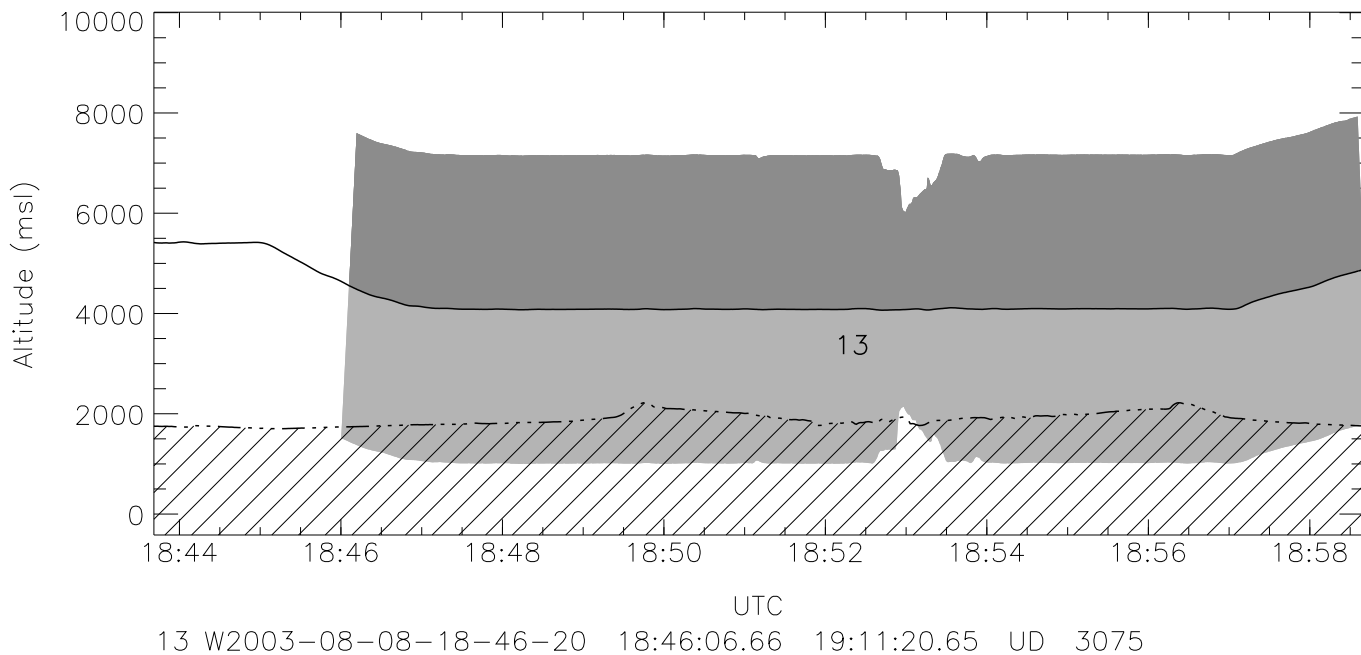

AC TRACK and WCR SCANNING ZONES: 20030808 18:43:41-18:58:40

	UTC			
13	W2003-08-08-18-46-20	18:46:06.66	19:11:20.65	UD 3075
14	W2003-08-08-19-12-34	19:12:20.58	19:15:58.38	SS 4605

	UTC			
14	W2003-08-08-19-12-34	19:12:20.58	19:15:58.38	SS 4605
15	W2003-08-08-19-17-04	19:16:51.22	19:18:32.36	DD 4605
16	W2003-08-08-19-19-38	19:19:24.82	19:24:20.43	UD 3075