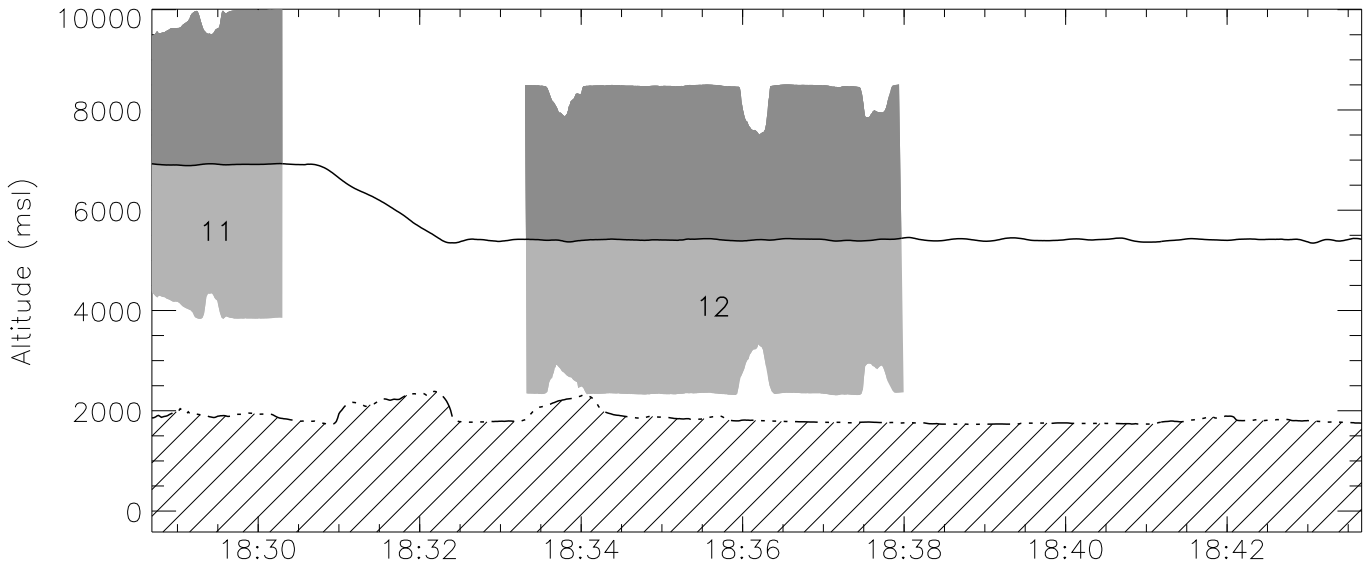

AC TRACK and WCR SCANNING ZONES: 20030808 17:58:41-18:13:40

AC TRACK and WCR SCANNING ZONES: 20030808 18:13:41-18:28:40

	UTC			
10	W2003-08-08-18-17-31	18:17:17.84	18:25:28.18	DD 4605
11	W2003-08-08-18-26-23	18:26:10.25	18:30:18.25	UD 3075

AC TRACK and WCR SCANNING ZONES: 20030808 18:28:41–18:43:40

	UTC				
11	W2003-08-08-18-26-23	18:26:10.25	18:30:18.25	UD	3075
12	W2003-08-08-18-33-32	18:33:19.52	18:37:58.45	UD	3075