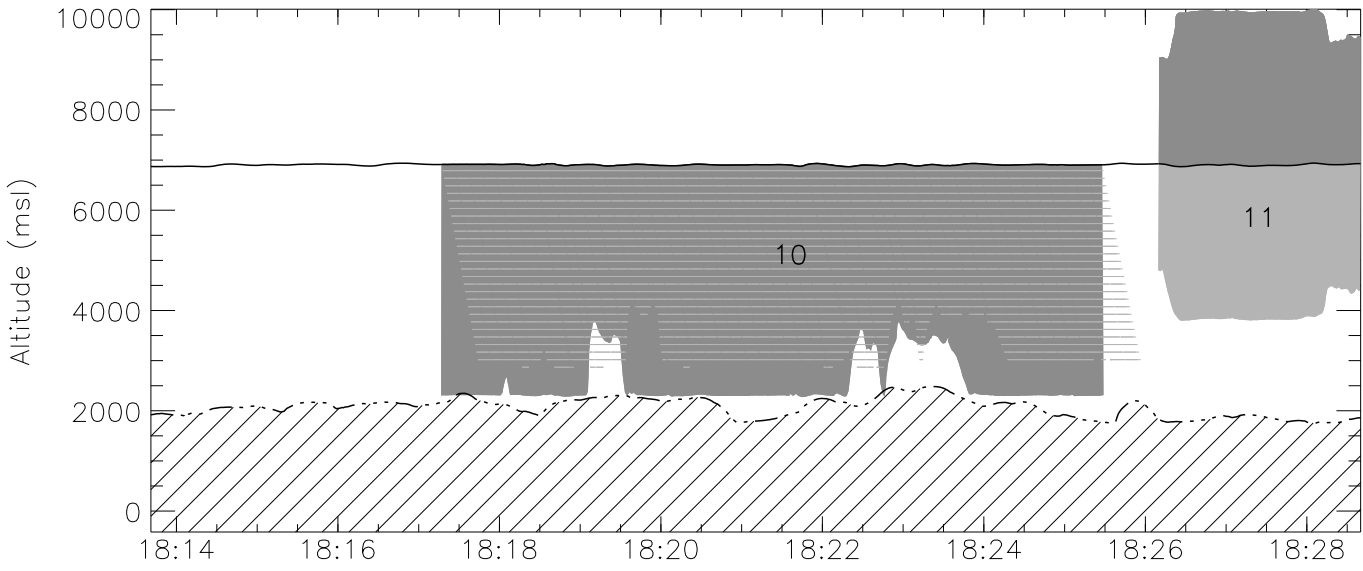

AC TRACK and WCR SCANNING ZONES: 20030808 17:58:41-18:13:40

AC TRACK and WCR SCANNING ZONES: 20030808 18:13:41-18:28:40

	UTC			
10	W2003-08-08-18-17-31	18:17:17.84	18:25:28.18	DD 4605
11	W2003-08-08-18-26-23	18:26:10.25	18:30:18.25	UD 3075

AC TRACK and WCR SCANNING ZONES: 20030808 18:28:41–18:43:40

	UTC				
11	W2003-08-08-18-26-23	18:26:10.25	18:30:18.25	UD	3075
12	W2003-08-08-18-33-32	18:33:19.52	18:37:58.45	UD	3075