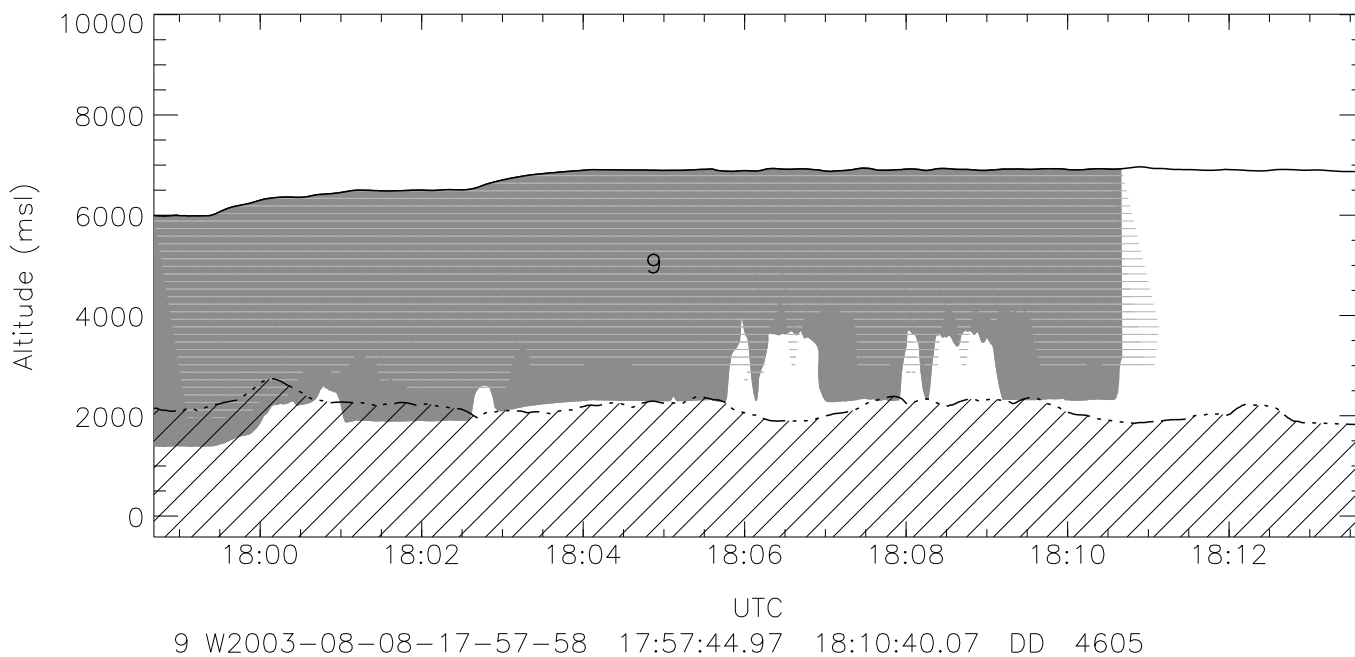

AC TRACK and WCR SCANNING ZONES: 20030808 17:58:41-18:13:40

AC TRACK and WCR SCANNING ZONES: 20030808 18:13:41-18:28:40

	UTC			
10	W2003-08-08-18-17-31	18:17:17.84	18:25:28.18	DD 4605
11	W2003-08-08-18-26-23	18:26:10.25	18:30:18.25	UD 3075

AC TRACK and WCR SCANNING ZONES: 20030808 18:28:41–18:43:40

	UTC				
11	W2003-08-08-18-26-23	18:26:10.25	18:30:18.25	UD	3075
12	W2003-08-08-18-33-32	18:33:19.52	18:37:58.45	UD	3075