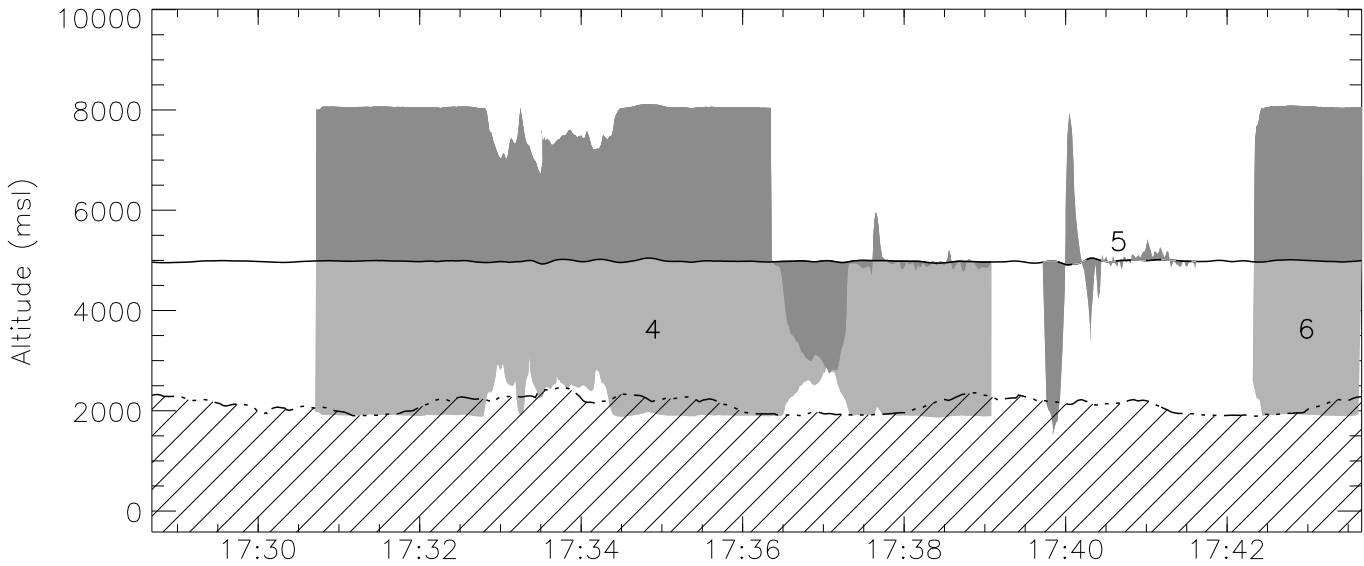

AC TRACK and WCR SCANNING ZONES: 20030808 17:13:41-17:28:40

	UTC			
2	W2003-08-08-17-06-47	17:06:34.12	17:22:35.85	UD 3075
3	W2003-08-08-17-23-31	17:23:18.43	17:26:06.98	SS 4605

AC TRACK and WCR SCANNING ZONES: 20030808 17:28:41-17:43:40

	UTC			
4	W2003-08-08-17-30-56	17:30:43.09 17:39:05.17	UD	3075
5	W2003-08-08-17-39-56	17:39:43.31 17:41:37.54	SS	4605
6	W2003-08-08-17-42-33	17:42:20.03 17:47:32.83	UD	3075

AC TRACK and WCR SCANNING ZONES: 20030808 17:43:41–17:58:40

	UTC			
6	W2003-08-08-17-42-33	17:42:20.03	17:47:32.83	UD 3075
7	W2003-08-08-17-49-20	17:49:07.34	17:49:54.67	UD 3075
8	W2003-08-08-17-52-40	17:52:27.67	17:54:26.08	UD 3075
9	W2003-08-08-17-57-58	17:57:44.97	18:10:40.07	DD 4605