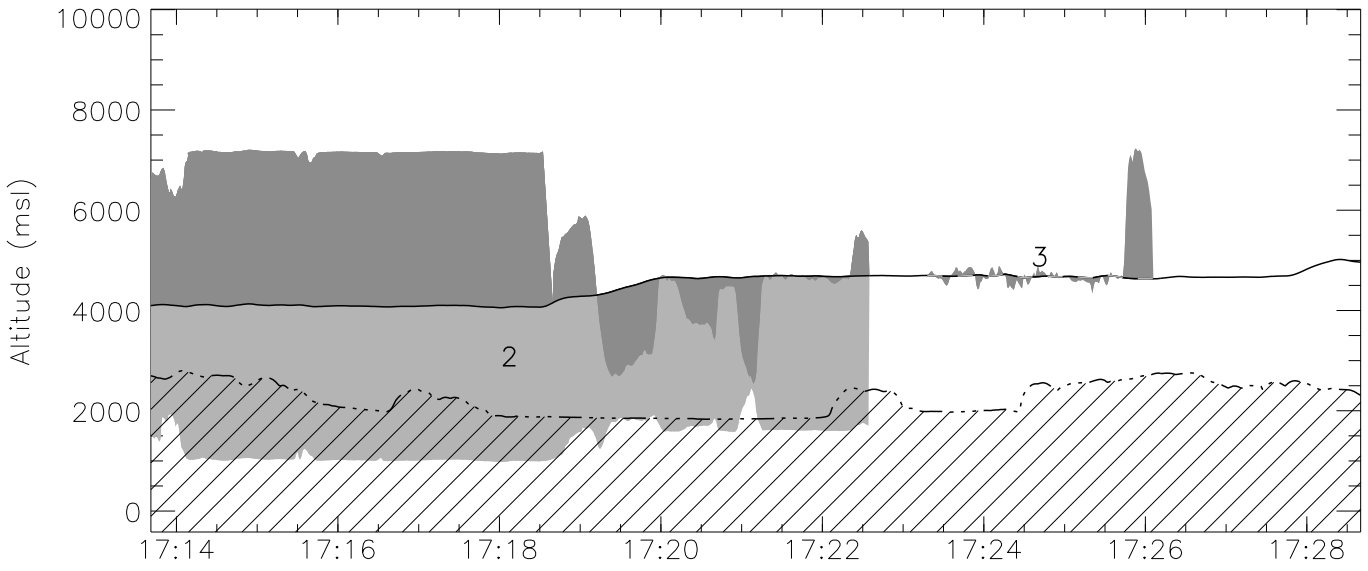

AC TRACK and WCR SCANNING ZONES: 20030808 17:13:41-17:28:40

	UTC			
2	W2003-08-08-17-06-47	17:06:34.12	17:22:35.85	UD 3075
3	W2003-08-08-17-23-31	17:23:18.43	17:26:06.98	SS 4605

AC TRACK and WCR SCANNING ZONES: 20030808 17:28:41-17:43:40

	UTC			
4	W2003-08-08-17-30-56	17:30:43.09 17:39:05.17	UD	3075
5	W2003-08-08-17-39-56	17:39:43.31 17:41:37.54	SS	4605
6	W2003-08-08-17-42-33	17:42:20.03 17:47:32.83	UD	3075

AC TRACK and WCR SCANNING ZONES: 20030808 17:43:41–17:58:40

	UTC			
6	W2003-08-08-17-42-33	17:42:20.03	17:47:32.83	UD 3075
7	W2003-08-08-17-49-20	17:49:07.34	17:49:54.67	UD 3075
8	W2003-08-08-17-52-40	17:52:27.67	17:54:26.08	UD 3075
9	W2003-08-08-17-57-58	17:57:44.97	18:10:40.07	DD 4605