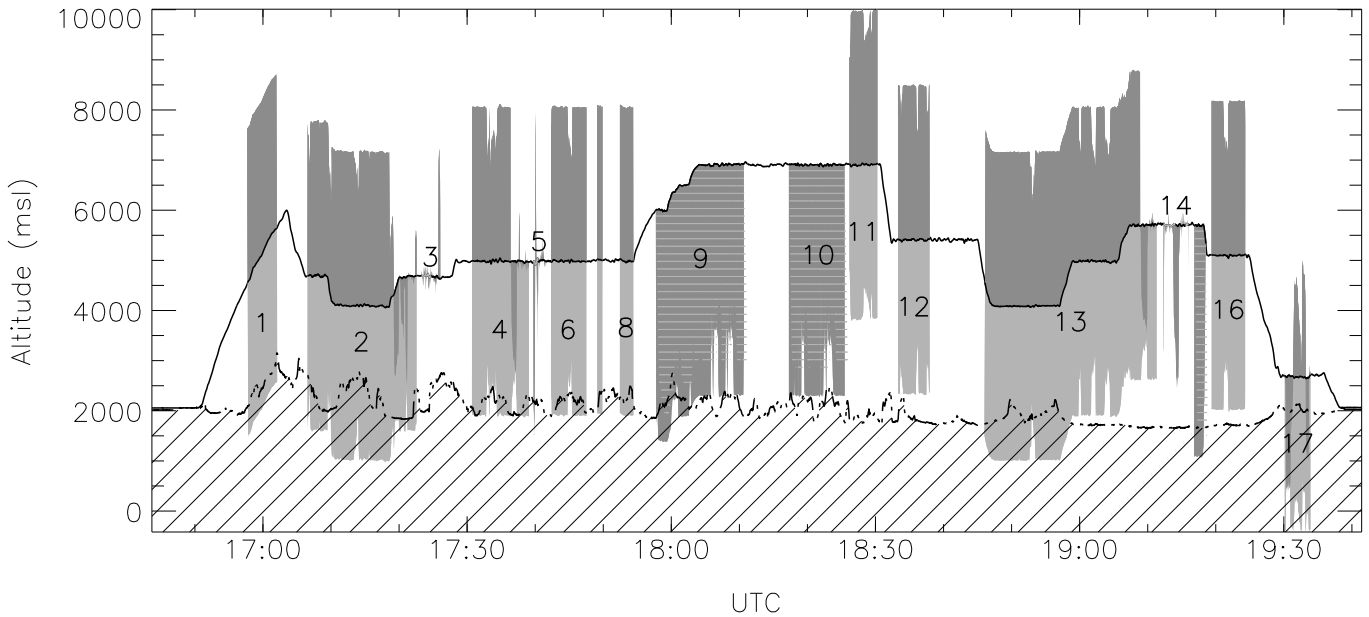

AC TRACK and WCR SCANNING ZONES: 20030808 16:43:41–19:41:26

	UTC			
1	W2003-08-08-16-57-59	16:57:46.70	17:02:03.47	UD 3075
2	W2003-08-08-17-06-47	17:06:34.12	17:22:35.85	UD 3075
3	W2003-08-08-17-23-31	17:23:18.43	17:26:06.98	SS 4605
4	W2003-08-08-17-30-56	17:30:43.09	17:39:05.17	UD 3075
5	W2003-08-08-17-39-56	17:39:43.31	17:41:37.54	SS 4605
6	W2003-08-08-17-42-33	17:42:20.03	17:47:32.83	UD 3075
7	W2003-08-08-17-49-20	17:49:07.34	17:49:54.67	UD 3075
8	W2003-08-08-17-52-40	17:52:27.67	17:54:26.08	UD 3075
9	W2003-08-08-17-57-58	17:57:44.97	18:10:40.07	DD 4605
10	W2003-08-08-18-17-31	18:17:17.84	18:25:28.18	DD 4605
11	W2003-08-08-18-26-23	18:26:10.25	18:30:18.25	UD 3075
12	W2003-08-08-18-33-32	18:33:19.52	18:37:58.45	UD 3075
13	W2003-08-08-18-46-20	18:46:06.66	19:11:20.65	UD 3075
14	W2003-08-08-19-12-34	19:12:20.58	19:15:58.38	SS 4605
15	W2003-08-08-19-17-04	19:16:51.22	19:18:32.36	DD 4605
16	W2003-08-08-19-19-38	19:19:24.82	19:24:20.43	UD 3075
17	W2003-08-08-19-30-21	19:30:08.29	19:33:56.73	SD 3075

AC TRACK and WCR SCANNING ZONES: 20030808 16:43:41-16:58:40

AC TRACK and WCR SCANNING ZONES: 20030808 16:58:41-17:13:40

	UTC			
1	W2003-08-08-16-57-59	16:57:46.70	17:02:03.47	UD 3075
2	W2003-08-08-17-06-47	17:06:34.12	17:22:35.85	UD 3075